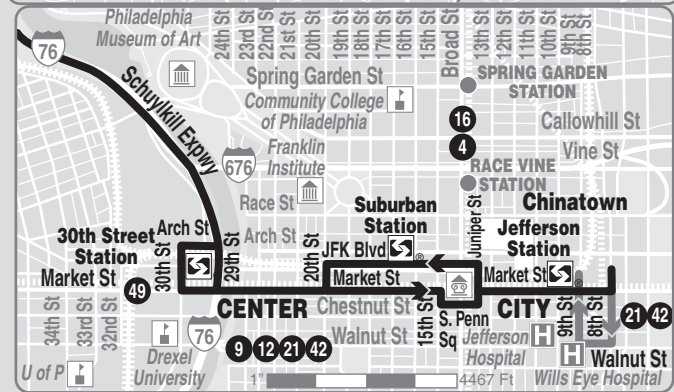

62

Effective September 2, 2019

9th-Market
to Andorra

Serving Center City, Manayunk, Roxborough

MONDAYS THROUGH FRIDAYS

To 9th-Market

Wissahickon Av and Cathedral Rd (Andorra)	Ridge and Summit Aves (Upper Roxborough)	Domino La and Umbria St (Roxborough)	Wissahickon Transportation Center	9th and Market Sts
AM SERVICE				
6.04	6.08	6.14	6.24	6.52
6.23	6.27	6.33	6.43	7.14
6.45	6.49	6.55	7.05	7.40
7.15	7.19	7.25	7.35	8.15
7.45	7.50	7.56	8.07	8.51

AM EXPRESS SERVICE— These trips operate in Local Service to Wissahickon Transportation Center then non-stop via Schuylkill Expressway to 30th & Market Sts, then local service to 9th and Market Sts.

To Andorra

8th and Market Sts	Wissahickon Transportation Center	Domino La and Umbria St (Roxborough)	Ridge and Summit Aves (Upper Roxborough)	Wissahickon Av and Cathedral Rd (Andorra)
PM SERVICE				
3.46	4.24	4.34	4.40	4.47
4.15	4.59	5.09	5.14	5.21
4.45	5.23	5.34	5.39	5.46
5.11	5.49	6.01	6.06	6.12
5.43	6.21	6.31	6.36	6.42

PM EXPRESS SERVICE - These Trips operate in Local Service to 29th St then non-stop via Schuylkill Expressway to Wissahickon Transportation Center, then local service to Wissahickon Av & Cathedral Rd (Andorra).

Subject To Change

TRAVEL TIPS

- Route 62 does not operate on Saturdays and Sundays or on New Year's, Memorial, Independence, Labor, Thanksgiving, and Christmas days.
- Fare payment options: cash, or SEPTA Key Card with Pass or Travel Wallet Funds. Go to www.septa.org or m.septa.org for schedules & real time information. Try **Schedules to Go** for next 10 scheduled trips (smart phone users) or **SMS Schedules to Go** for next 4 scheduled trips (by text message); See bus/trolley locations on **TransitView**.
- To **SAVE** Money on Your Commute visit www.thecommuterschoice.com

Customer Service.....215-580-7800
TDD/TTY (HEARING IMPAIRED ONLY).....215-580-7853
Or check the Internet.....www.septa.org