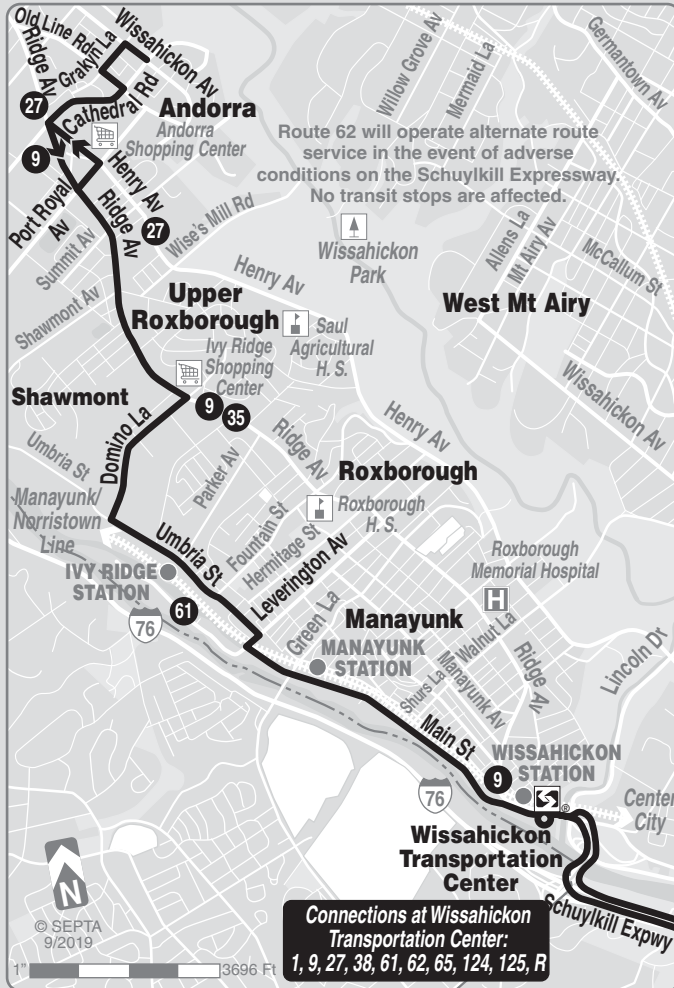

62

Effective September 2, 2019

9th-Market
to Andorra

Serving Center City, Manayunk, Roxborough

MONDAYS THROUGH FRIDAYS

To 9th-Market

Wissahickon Av and Cathedral Rd (Andorra)	Ridge and Summit Aves (Upper Roxborough)	Domino La and Umbria St (Roxborough)	Wissahickon Transportation Center	9th and Market Sts
AM SERVICE				
6.04	6.08	6.14	6.24	6.52
6.23	6.27	6.33	6.43	7.14
6.45	6.49	6.55	7.05	7.40
7.15	7.19	7.25	7.35	8.15
7.45	7.50	7.56	8.07	8.51

AM EXPRESS SERVICE— These trips operate in Local Service to Wissahickon Transportation Center then non-stop via Schuylkill Expressway to 30th & Market Sts, then local service to 9th and Market Sts.

To Andorra

8th and Market Sts	Wissahickon Transportation Center	Domino La and Umbria St (Roxborough)	Ridge and Summit Aves (Upper Roxborough)	Wissahickon Av and Cathedral Rd (Andorra)
PM SERVICE				
3.46	4.24	4.34	4.40	4.47
4.15	4.59	5.09	5.14	5.21
4.45	5.23	5.34	5.39	5.46
5.11	5.49	6.01	6.06	6.12
5.43	6.21	6.31	6.36	6.42

PM EXPRESS SERVICE - These Trips operate in Local Service to 29th St then non-stop via Schuylkill Expressway to Wissahickon Transportation Center, then local service to Wissahickon Av & Cathedral Rd (Andorra).

Subject To Change

TRAVEL TIPS

- Route 62 does not operate on Saturdays and Sundays or on New Year's, Memorial, Independence, Labor, Thanksgiving, and Christmas days.
- Fare payment options: cash, or SEPTA Key Card with Pass or Travel Wallet Funds. Go to www.septa.org or m.septa.org for schedules & real time information. Try **Schedules to Go** for next 10 scheduled trips (smart phone users) or **SMS Schedules to Go** for next 4 scheduled trips (by text message); See bus/trolley locations on **TransitView**.
- To **SAVE** Money on Your Commute visit www.thecommuterschoice.com

Customer Service.....215-580-7800
TDD/TTY (HEARING IMPAIRED ONLY).....215-580-7853
Or check the Internet.....www.septa.org