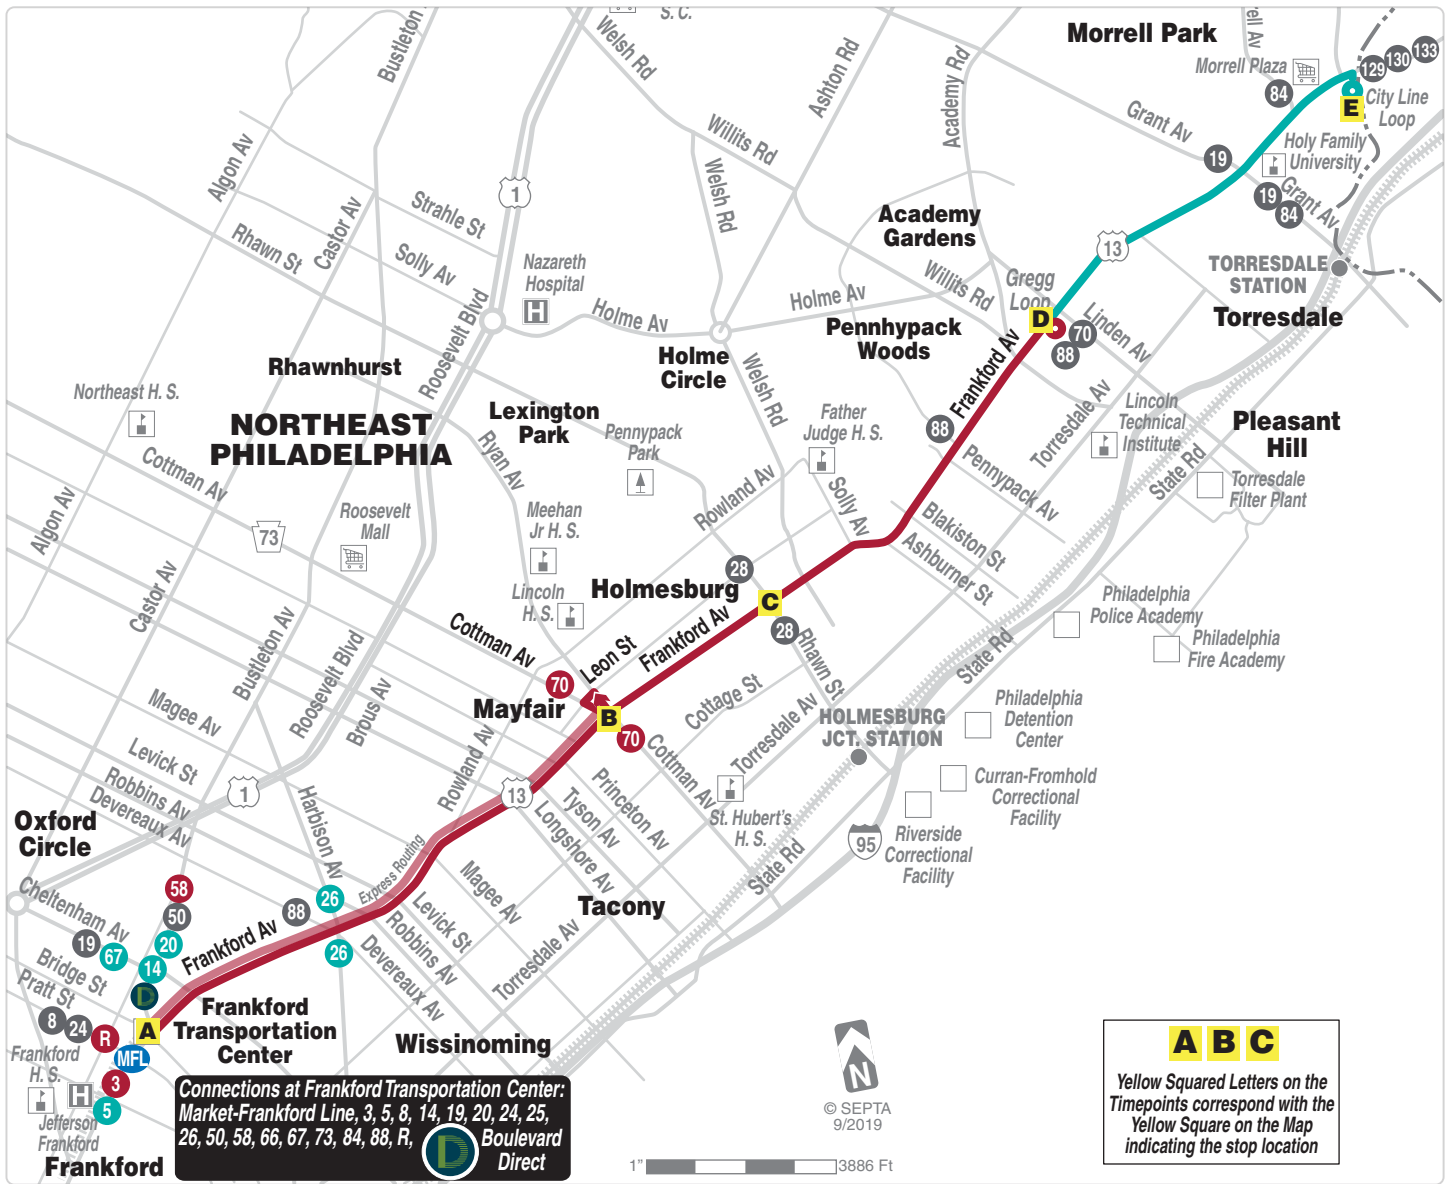

NORTHEAST PHILADELPHIA

Morrell Park

TORRESDALE STATION
Torresdale

Holmesburg

Mayfair

Frankford Transportation Center

Frankford

Rhawnhurst

Lexington Park

Holme Circle

Academy Gardens

Pennhynack Woods

Pleasant Hill

Tacony

HOLMESBURG JCT. STATION

Oxford Circle

Wissinoming

A B C

Yellow Squared Letters on the Timepoints correspond with the Yellow Square on the Map indicating the stop location

1" = 3886 Ft