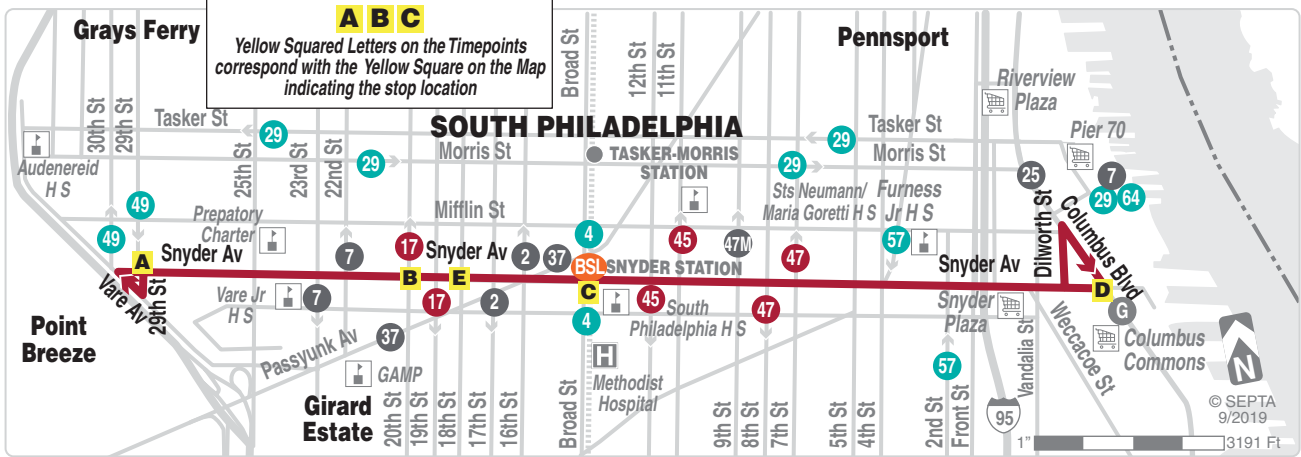

September 1, 2019

79

**Columbus Commons
to 29th-Snyder**

**Serving
South
Philadelphia
and Point Breeze**

Operating

15 | Every 15 Minutes Max

15 | 15 Hours / Day
6:00 A.M. – 9:00 P.M.

5 | 5 Days / Week
Monday – Friday

What the frequency icons mean

15-Minute Routes
Service operates every 15 minutes max, 15 hours a day (6:00 a.m. to 9:00 p.m.), 5 days per week (Monday thru Friday)

Every 30 minutes max,
15 hours a day, 5 days a week

— 7:00AM
every
10
minutes or less

— 9:00AM
every
12
minutes or less

— 5:30PM
every
15
minutes or less

— 9:00PM

Weekdays			
To Columbus Commons			
A	B	C	D
29th St and Snyder Av	20th St and Snyder Av	Broad St and Snyder Av	Columbus Commons
AM SERVICE			
1.15	1.19	1.23	1.33
2.15	2.19	2.23	2.33
3.15	3.19	3.23	3.33
4.15	4.19	4.23	4.33
5.13	5.18	5.22	5.32
5.31	5.36	5.40	5.50
5.46	5.51	5.55	6.05
6.01	6.06	6.10	6.20
THEN EVERY 12 MINUTES OR LESS UNTIL			
PM SERVICE			
5.53	5.58	6.03	6.15
6.08	6.13	6.17	6.29
6.23	6.28	6.32	6.44
6.38	6.43	6.47	6.59
6.53	6.58	7.02	7.13
7.08	7.13	7.17	7.28
7.23	7.28	7.32	7.43
7.38	7.43	7.47	7.58
7.53	7.58	8.02	8.12
8.08	8.13	8.17	8.27
8.23	8.28	8.32	8.42
8.38	8.43	8.47	8.57
8.53	8.58	9.02	9.12
9.23	9.28	9.32	9.42
9.58	10.03	10.07	10.17
10.39	10.44	10.48	10.58
11.26	11.30	11.34	11.44
AFTER MIDNIGHT SERVICE			
12.20	12.24	12.28	12.38
Bus leaves 24th & McKean Sts at 2:53 PM to SnyderAv and Columbus Blvd, operating ONLY when school is in session.			

TRAVEL TIPS

- Sunday schedule will be operated on New Year's, Memorial, Independence, Labor, Thanksgiving and Christmas days.
- Fare payment options: cash, or SEPTA Key Card with Pass or Travel Wallet Funds. Go to www.septa.org or m.septa.org for schedules & real time information. Try **Schedules to Go** for next 10 scheduled trips (smart phone users) or **SMS Schedules** for next 4 scheduled trips (by text message); See bus/trolley locations on **TransitView**.
- To **SAVE** Money on Your Commute visit www.thecommuterschoice.com