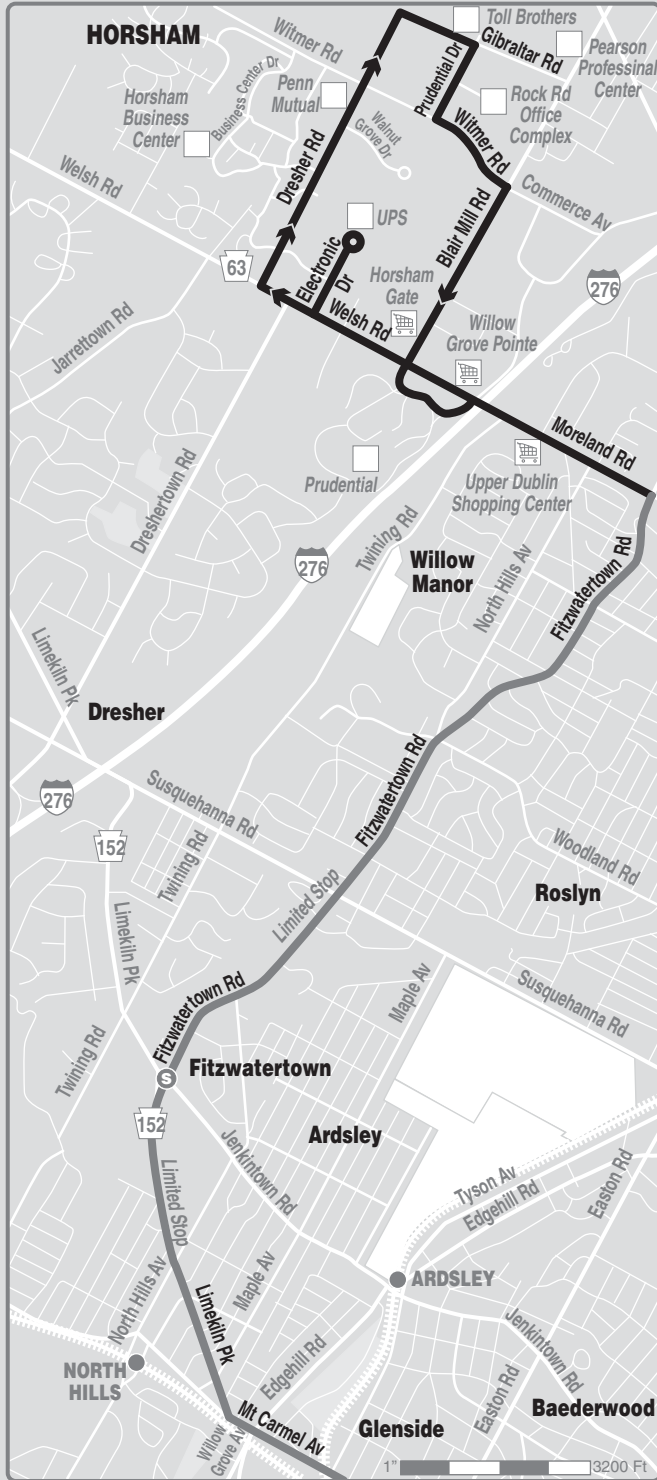

### To Horsham

Olney Transportation Center	Broad St & 66th Av	Cheltenham and Ogontz Avs (Loop)	Cheltenham Av and Easton Rd	Fitzwatertown and Jenkintown Rds	Prudential Eastern Operations	UPS	Business Center Dr	Dresher & Gibraltar Rds	Blair Mill & Welsh Rds
<b>AM SERVICE</b>									
6.04	6.08	6.15	6.18	6.27	6.37	6.41	6.44	6.46	6.50
6.24	6.28	6.35	6.38	6.48	6.58	7.02	7.05	7.07	7.11
6.58	7.02	7.10	7.13	7.24	7.34	7.38	7.41	7.43	7.48
7.09	7.13	7.21	7.24	7.35	7.46	7.50	7.53	7.55	8.00
11.11	11.14	11.22	11.25	11.36	11.45	11.51	11.55	11.57	12.01

### To Olney Transportation Center

UPS	Business Center Dr	Dresher & Gibraltar Rds	Prudential Eastern Operations	Fitzwatertown and Jenkintown Rds	Ogontz Av and Easton Rd	Cheltenham and Ogontz Avs (Loop)	Broad St & 66th Av	Olney Transportation Center
<b>PM SERVICE</b>								
3.58	4.01	4.04	4.12	4.23	4.35	4.40	4.50	4.55
4.16	4.19	4.22	4.30	4.41	4.53	4.58	5.08	5.13
4.35	4.38	4.41	4.49	5.00	5.12	5.17	5.27	5.32
5.08	5.11	5.14	5.22	5.33	5.45	5.50	6.00	6.05

#### TRAVEL TIPS

- Above schedule will not be operated on Saturdays, Sundays, New Year's, Memorial, Independence, Labor, Thanksgiving and Christmas days.
- Route 80 is a LIMITED STOP ROUTE stopping at Olney Transportation Center, Broad St & 66th Av, Cheltenham & Ogontz Avs, Cheltenham Av and Easton Rd, Fitzwatertown and Jenkintown Rds then making local stops from Moreland & Fitzwatertown Rds.
- Fare payment options: cash, or SEPTA Key Card with Pass or Travel Wallet Funds. Go to [www.septa.org](http://www.septa.org) or [m.septa.org](http://m.septa.org) for schedules & real time information. Try **Schedules to Go** for next 10 scheduled trips (smart phone users) or **SMS Schedules** for next 4 scheduled trips (by text message); See bus/trolley locations on **TransitView**.
- To **SAVE** Money on Your Commute visit [www.thecommuterschoice.com](http://www.thecommuterschoice.com)

**Subject To Change**

**Connections at Olney Transportation Center:**  
6, 8, 16, 18, 22, 26, 55, 80, BSL, L