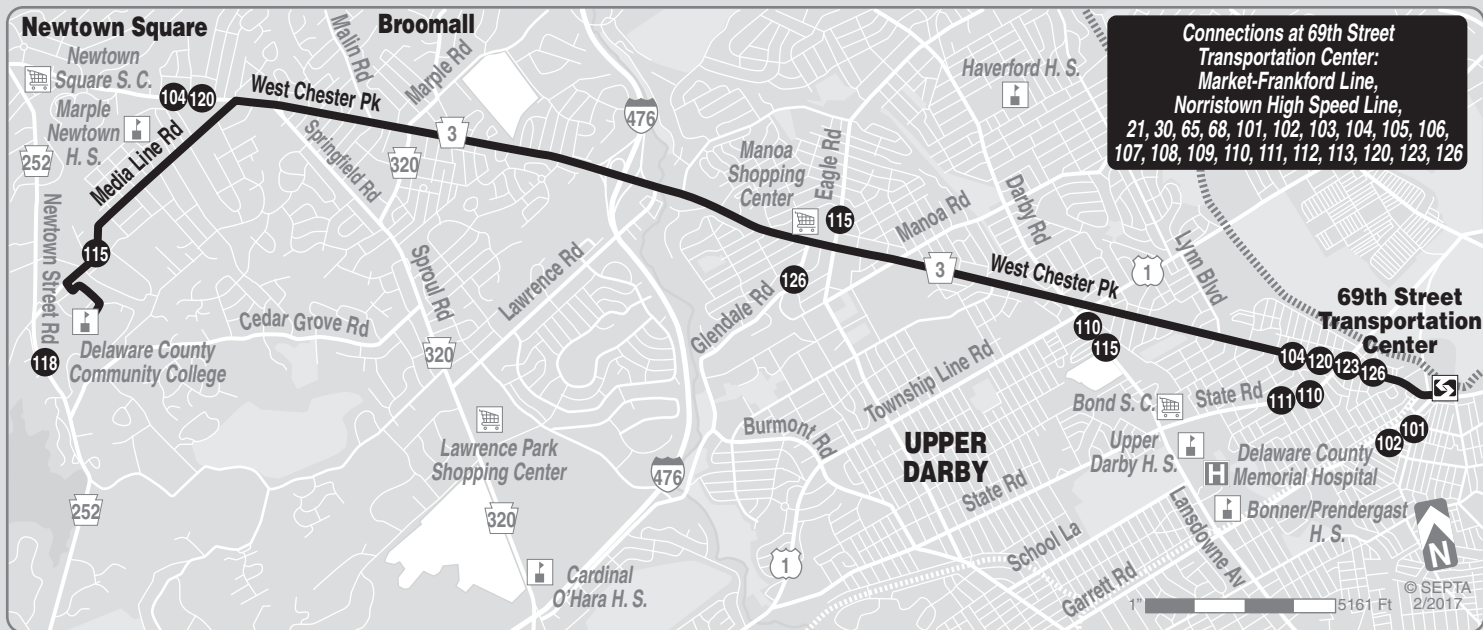

## MONDAYS THROUGH FRIDAYS

To Delaware County Community College						To 69th Street Transportation Center					
69th Street Transportation Center	West Chester Pike and Eagle Rd <small>(Mantua)</small>	West Chester Pike and Sproul Rd <small>(Broomall)</small>	West Chester Pike and Media Line Rd <small>(Broomall)</small>	Delaware County Community College		Delaware County Community College	West Chester Pike and Media Line Rd <small>(Broomall)</small>	West Chester Pike and Latches La <small>(Broomall)</small>	West Chester Pike and Sproul Rd <small>(Broomall)</small>	West Chester Pike and Eagle Rd <small>(Mantua)</small>	69th Street Transportation Center
<b>AM SERVICE</b>						<b>AM SERVICE</b>					
6:18	6:30	6:37	6:40	6:44	---	---	6:01	6:03	6:09	6:20	
6:40	6:52	7:02	7:05	7:09	---	---	6:29	6:31	6:37	6:50	
7:15	7:31	7:47	7:51	7:55	---	---	6:40	6:42	6:48	7:01	
7:45	8:01	8:16	8:20	8:24	7:01	7:06	---	7:10	7:20	7:36	
8:15	8:31	8:41	8:45	8:49	7:16	7:21	---	7:25	7:33	7:49	
8:45	9:00	9:08	9:12	9:16	8:06	8:12	---	8:16	8:25	8:41	
9:15	9:30	9:38	9:42	9:46	8:35	8:41	---	8:45	8:53	9:06	
9:50	10:03	10:10	10:13	10:17	9:04	9:10	---	9:13	9:19	9:32	
10:20	10:33	10:40	10:43	10:47	9:28	9:33	---	9:36	9:42	9:55	
10:50	11:03	11:10	11:13	11:17	9:58	10:03	---	10:06	10:13	10:26	
11:20	11:33	11:40	11:43	11:47	10:23	10:28	---	10:31	10:37	10:50	
11:50	12:03	12:10	12:13	12:17	10:45	10:50	---	10:53	10:59	11:12	
<b>PM SERVICE</b>						<b>PM SERVICE</b>					
12:20	12:33	12:39	12:42	12:46	12:16	12:21	---	12:24	12:30	12:43	
12:50	1:03	1:10	1:13	1:17	12:40	12:45	---	12:48	12:54	1:07	
1:50	2:03	2:10	2:13	2:17	1:18	1:23	---	1:26	1:32	1:45	
2:20	2:35	2:42	2:45	2:49	1:40	1:45	---	1:49	1:56	2:09	
2:45	2:59	3:06	3:10	3:14	2:15	2:21	---	2:24	2:31	2:45	
3:25	3:39	3:46	3:51	3:56	2:31	2:37	---	2:40	2:47	3:01	
4:20	4:35	4:44	4:49	4:54	2:55	3:00	---	3:03	3:10	3:24	
5:45	6:00	6:08	6:14	6:19	3:15	3:20	---	3:24	3:32	3:46	
6:20	6:33	6:41	6:45	6:50	3:35	3:40	---	3:43	3:52	4:06	
6:50	7:02	7:08	7:11	7:15	4:01	4:07	---	4:10	4:19	4:33	
7:55	8:07	8:13	8:16	8:20	4:16	4:21	---	4:25	4:34	4:48	
9:35	9:46	9:52	9:55	9:59	4:34	4:39	---	4:43	4:52	5:07	
					5:05	5:10	---	5:15	5:26	5:41	
					5:40	5:47	---	5:50	6:00	6:15	
					6:45	6:50	---	6:53	7:00	7:13	
					7:04	7:09	---	7:12	7:19	7:32	
					7:48	7:52	---	7:55	8:02	8:13	
					8:45	8:49	---	8:52	8:58	9:09	
					10:10	10:14	---	10:17	10:23	10:33	
Buses leave 69th Street Transportation Center 7:12, 8:12, 8:42 AM operating EXPRESS to Media Line Rd (with a stop at Eagle Rd) and continuing to Delaware County Community College, operating ONLY when school is in session.						Bus leaves Delaware County Community College 1:35 PM operating EXPRESS from Media Line Rd (with a stop at Eagle Rd) and continuing to 69th Street Transportation Center, operating ONLY when school is in session.					