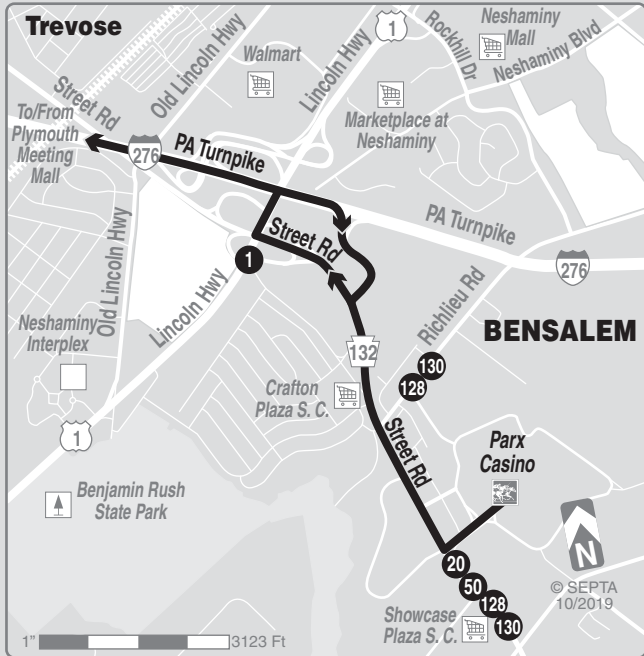

150

Effective March 9, 2020

Parx Casino to
Plymouth
Meeting Mall

WEEKDAYS

To Parx Casino		To Plymouth Meeting Mall	
Plymouth Meeting Mall	Parx Casino	Parx Casino	Plymouth Meeting Mall
AM SERVICE			
11.15	11.45	PM SERVICE	
PM SERVICE		2.00	2.30
12.15	12.45	2.45	3.15
1.15	1.47	3.45	4.16
2.30	3.02	6.30	7.01
3.10	3.42	8.45	9.15
		9.50	10.20
		11.20	11.50

SATURDAYS

AM SERVICE			
6.30	7.00	PM SERVICE	
7.30	8.00	12.30	1.01
11.30	12.02	3.00	3.31
PM SERVICE		5.20	5.51
12.20	12.52	8.30	9.01
		10.30	11.01
		11.00	11.31

TRAVEL TIPS

- Route 150 does not operate on Sundays or Holidays (New Year's, Memorial, Independence, Labor, Thanksgiving, and Christmas days).
- Fare payment options: cash, or SEPTA Key Card with Pass or Travel Wallet Funds. Go to www.septa.org or m.septa.org for schedules & real time information. Try **Schedules to Go** for next 10 scheduled trips (smart phone users) or **SMS Schedules** for next 4 scheduled trips (by text message); See bus/trolley locations on **TransitView**.
- To **SAVE** Money on Your Commute visit www.thecommuterschoice.com