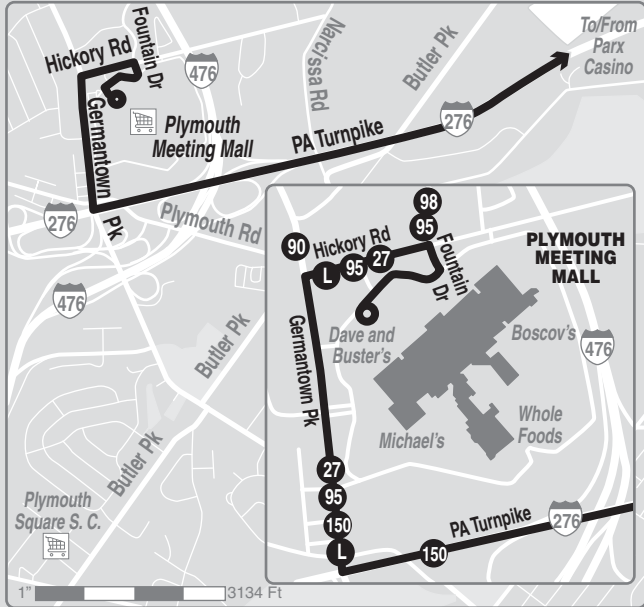

150

Effective March 9, 2020

Parx Casino to
Plymouth
Meeting Mall

WEEKDAYS

To Parx Casino		To Plymouth Meeting Mall	
Plymouth Meeting Mall	Parx Casino	Parx Casino	Plymouth Meeting Mall
AM SERVICE			
11.15	11.45	PM SERVICE	
PM SERVICE		2.00	2.30
12.15	12.45	2.45	3.15
1.15	1.47	3.45	4.16
2.30	3.02	6.30	7.01
3.10	3.42	8.45	9.15
		9.50	10.20
		11.20	11.50

SATURDAYS

AM SERVICE			
6.30	7.00	PM SERVICE	
7.30	8.00	12.30	1.01
11.30	12.02	3.00	3.31
PM SERVICE		5.20	5.51
12.20	12.52	8.30	9.01
		10.30	11.01
		11.00	11.31

TRAVEL TIPS

- Route 150 does not operate on Sundays or Holidays (New Year's, Memorial, Independence, Labor, Thanksgiving, and Christmas days).
- Fare payment options: cash, or SEPTA Key Card with Pass or Travel Wallet Funds. Go to www.septa.org or m.septa.org for schedules & real time information. Try **Schedules to Go** for next 10 scheduled trips (smart phone users) or **SMS Schedules** for next 4 scheduled trips (by text message); See bus/trolley locations on **TransitView**.
- To **SAVE** Money on Your Commute visit www.thecommuterschoice.com