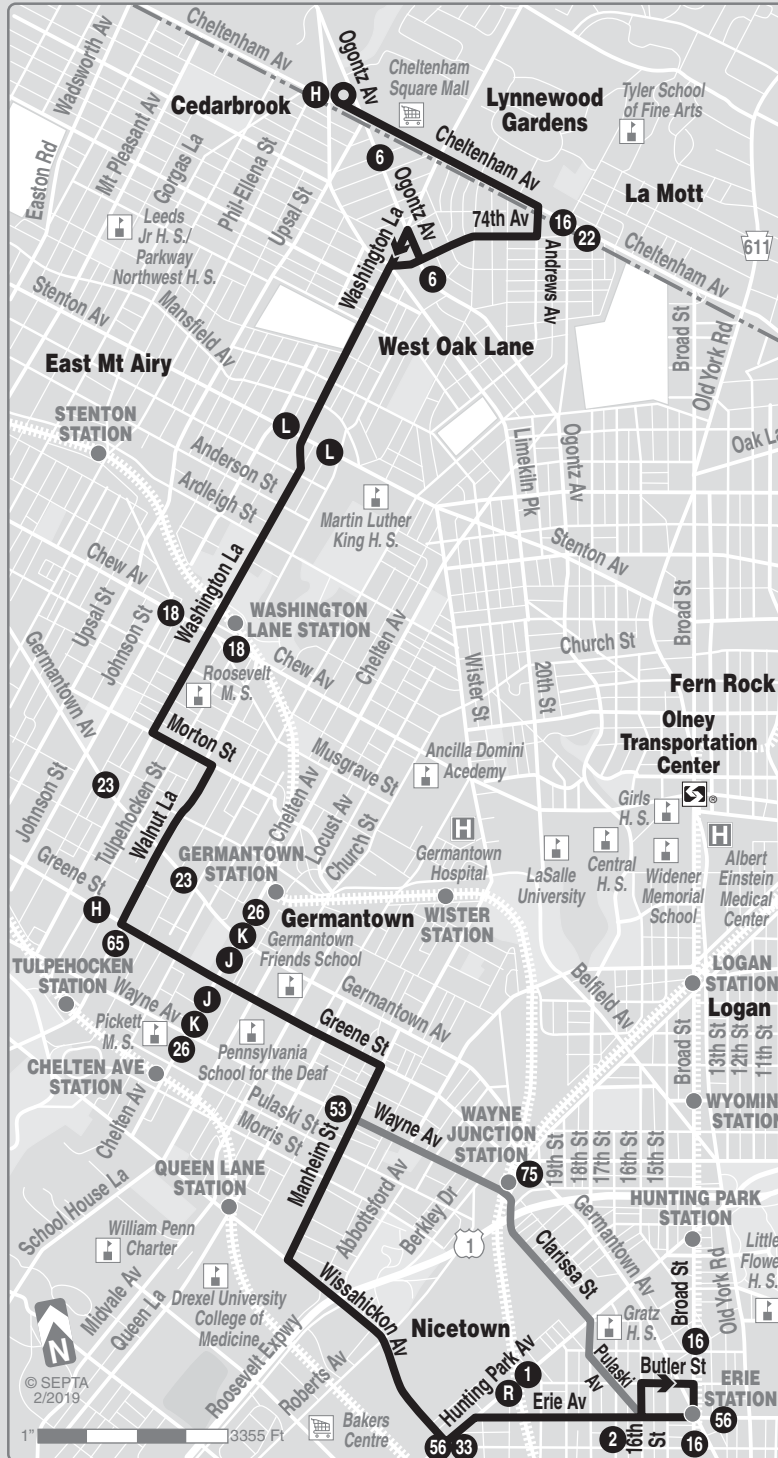

MONDAYS THROUGH FRIDAYS

To Broad-Erie				To Cheltenham-Ogontz			
Cheltenham and Ogontz Avs Loop	Stenton Av and Washington La	Greene St and Cheltenham Av	Broad St and Erie Av	Broad St and Erie Av	Greene St and Cheltenham Av	Stenton Av and Washington La	Cheltenham and Ogontz Avs Loop
AM SERVICE				AM SERVICE			
5.45	5.54	6.12	6.26	6.09	6.24	6.35	6.44
A6.15	6.18	6.33	6.47	6.35	6.50	7.01	7.12
A6.36	6.39	6.54	7.08	6.55	7.12	7.24	7.35
AX6.46	6.50	7.05	7.17	7.09	7.26	7.38	7.49
6.47	6.56	7.15	7.31	7.22	7.39	7.51	8.02
6.54	7.05	7.24	7.40	7.33	7.50	8.02	8.13
7.03	7.14	7.33	7.49	7.42	7.59	8.12	8.23
X7.11	7.22	7.38	7.53	7.51	8.09	8.22	8.33
7.16	7.27	7.46	8.02	7.59	8.17	8.30	8.41
7.25	7.36	7.55	8.11	8.07	8.25	8.38	8.49
7.33	7.44	8.03	8.19	8.15	8.33	8.46	8.57
X7.42	7.53	8.08	8.23	8.19	8.37	8.50	9.01
7.48	7.59	8.17	8.33	8.27	8.45	8.58	9.09
7.56	8.07	8.25	8.41	8.38	8.56	9.09	9.19
8.07	8.18	8.36	8.52	8.49	9.07	9.20	9.30
8.18	8.29	8.47	9.03	9.02	9.20	9.33	9.43
8.28	8.39	8.57	9.13	9.19	9.37	9.50	10.00
8.46	8.57	9.12	9.27	9.39	9.57	10.10	10.20
9.04	9.15	9.30	9.45	9.59	10.17	10.30	10.40
9.22	9.33	9.48	10.03	10.19	10.37	10.50	11.00
9.40	9.51	10.06	10.21	10.39	10.57	11.10	11.20
10.00	10.11	10.26	10.41	10.59	11.17	11.30	11.40
10.20	10.31	10.46	11.01	11.19	11.37	11.50	12.00
10.40	10.51	11.06	11.21	11.39	11.57	12.10	12.20
11.00	11.11	11.26	11.41	11.59	12.17	12.30	12.40
11.20	11.31	11.46	12.01	PM SERVICE			
11.40	11.51	12.06	12.21	12.19	12.37	12.50	1.00
PM SERVICE				12.39	12.57	1.10	1.20
12.00	12.11	12.26	12.41	12.59	1.17	1.30	1.40
12.20	12.31	12.46	1.01	1.18	1.36	1.51	2.01
12.40	12.51	1.06	1.21	1.34	1.52	2.07	2.17
1.00	1.11	1.26	1.41	1.48	2.06	2.21	2.31
1.19	1.31	1.46	2.01	2.02	2.20	2.35	2.45
1.39	1.51	2.06	2.21	2.08	2.26	2.41	2.51
1.59	2.11	2.26	2.41	2.20	2.38	2.53	3.03
2.17	2.29	2.44	2.59	2.30	2.48	3.03	3.15
2.33	2.45	3.00	3.15	2.40	2.58	3.13	3.25
2.47	3.00	3.15	3.30	2.50	3.08	3.23	3.35
2.57	3.10	3.25	3.40	3.00	3.18	3.33	3.45
3.06	3.19	3.34	3.49	3.08	3.26	3.41	3.53
3.15	3.28	3.43	3.58	3.16	3.34	3.49	4.01
3.27	3.40	3.55	4.10	3.24	3.42	3.57	4.09
3.38	3.51	4.06	4.21	3.32	3.50	4.05	4.17
3.50	4.03	4.18	4.33	3.40	3.58	4.13	4.25
4.02	4.15	4.30	4.45	3.49	4.07	4.22	4.34
4.14	4.27	4.42	4.57	X4.02	4.15	4.30	4.42
4.26	4.39	4.54	5.09	4.09	4.27	4.42	4.54
4.38	4.51	5.06	5.21	4.19	4.37	4.52	5.04
4.52	5.05	5.20	5.35	4.39	4.45	5.00	5.12
5.07	5.20	5.35	5.49	4.49	4.57	5.12	5.24
5.23	5.34	5.51	6.05	4.99	5.07	5.22	5.34
5.42	5.53	6.10	6.24	X5.02	5.15	5.30	5.41
6.10	6.21	6.38	6.52	5.09	5.27	5.42	5.53
6.40	6.51	7.07	7.21	5.19	5.37	5.52	6.03
7.11	7.22	7.38	7.52	5.29	5.47	6.02	6.13
7.45	7.56	8.09	8.22	5.41	5.59	6.14	6.25
8.27	8.37	8.50	9.03	5.57	6.15	6.30	6.41
9.07	9.17	9.30	9.43	6.16	6.34	6.48	6.59
9.47	9.57	10.10	10.22	6.46	7.02	7.16	7.27
10.28	10.37	10.50	11.02	7.16	7.32	7.46	7.57
11.09	11.17	11.29	11.41	7.46	8.02	8.15	8.26
11.50	11.58	12.10	12.22	8.16	8.31	8.44	8.55
AFTER MIDNIGHT SERVICE				8.52	9.07	9.20	9.29
12.50	12.58	1.10	1.22	9.30	9.45	9.58	10.07
				10.09	10.23	10.36	10.45
				10.49	11.03	11.15	11.24
				11.30	11.44	11.56	12.05
				AFTER MIDNIGHT SERVICE			
				12.08	12.22	12.34	12.43
				1.06	1.20	1.32	1.41

A- Time shown Cheltenham and Andrews Avs

X- Express trips operate from Wayne & Manheim via Wayne Av, Clarissa St, 18th St, Pulaski Av, Butler St then via regular route with a stop at Clarissa St and Hunting Park Av.

Bus leaves Washington La and Musgrave St at 3:17 PM to Broad St and Erie Av, operating ONLY when school is in session.

X- Express trips operate from Broad St & Erie Av via Erie Av, Pulaski Av, Clarissa St, 18th St, Wayne Av then via regular route with a stop at Clarissa St & Hunting Park Av.