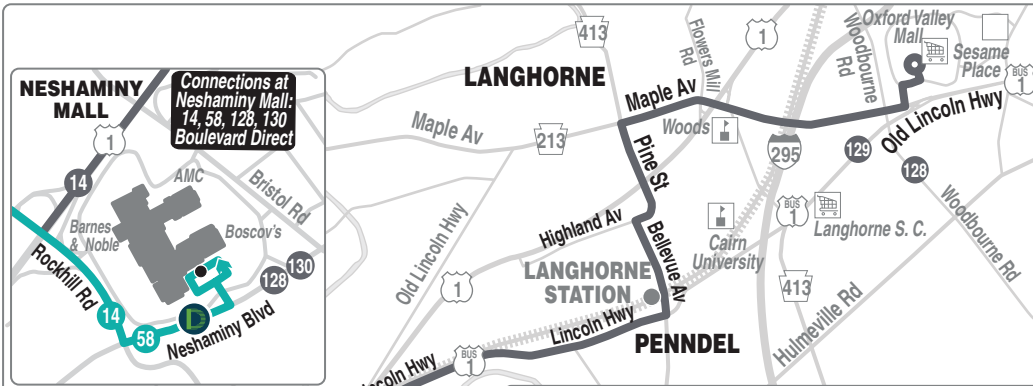

# Route 14

**Boulevard Direct Bus - Frankford Transportation Center To Neshaminy Mall**

SEPTA's Boulevard Direct bus similar to Route 14, also serves Roosevelt Boulevard between Frankford Transportation Center and the Neshaminy Mall with limited stops. A free interchange between Route 14 and Boulevard Direct service - for same direction travel is provided for SEPTA Key card users, within 90 minutes of boarding, at any Boulevard Direct stop between Frankford Transportation Center and Neshaminy Mall. Customers traveling toward Oxford Valley Mall can take a Boulevard Direct bus to Neshaminy Mall and make a free interchange to connect to Route 14 service when using a SEPTA Key card.