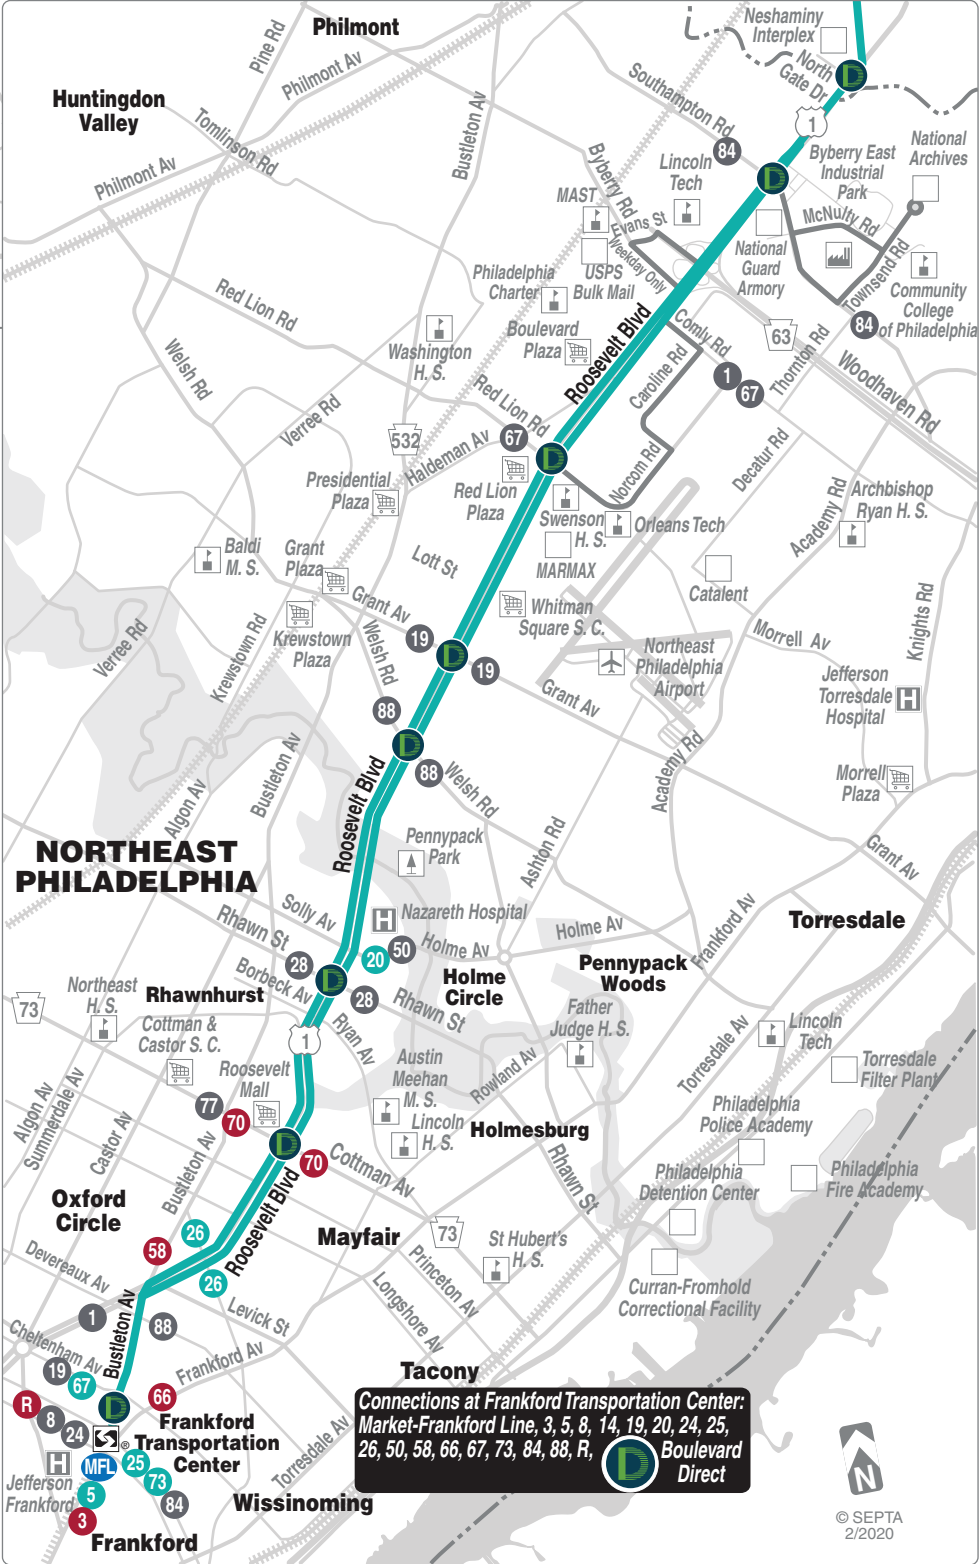

# Route 14

**Boulevard Direct Bus - Frankford Transportation Center To Neshaminy Mall**

SEPTA's Boulevard Direct bus similar to Route 14, also serves Roosevelt Boulevard between Frankford Transportation Center and the Neshaminy Mall with limited stops. A free interchange between Route 14 and Boulevard Direct service - for same direction travel is provided for SEPTA Key card users, within 90 minutes of boarding, at any Boulevard Direct stop between Frankford Transportation Center and Neshaminy Mall. Customers traveling toward Oxford Valley Mall can take a Boulevard Direct bus to Neshaminy Mall and make a free interchange to connect to Route 14 service when using a SEPTA Key card.