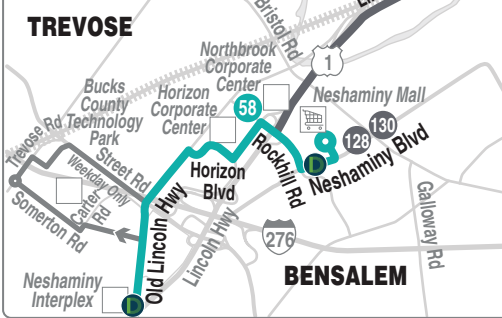

# Route 14

**Boulevard Direct Bus - Frankford Transportation Center To Neshaminy Mall**

SEPTA's Boulevard Direct bus similar to Route 14, also serves Roosevelt Boulevard between Frankford Transportation Center and the Neshaminy Mall with limited stops. A free interchange between Route 14 and Boulevard Direct service - for same direction travel is provided for SEPTA Key card users, within 90 minutes of boarding, at any Boulevard Direct stop between Frankford Transportation Center and Neshaminy Mall. Customers traveling toward Oxford Valley Mall can take a Boulevard Direct bus to Neshaminy Mall and make a free interchange to connect to Route 14 service when using a SEPTA Key card.